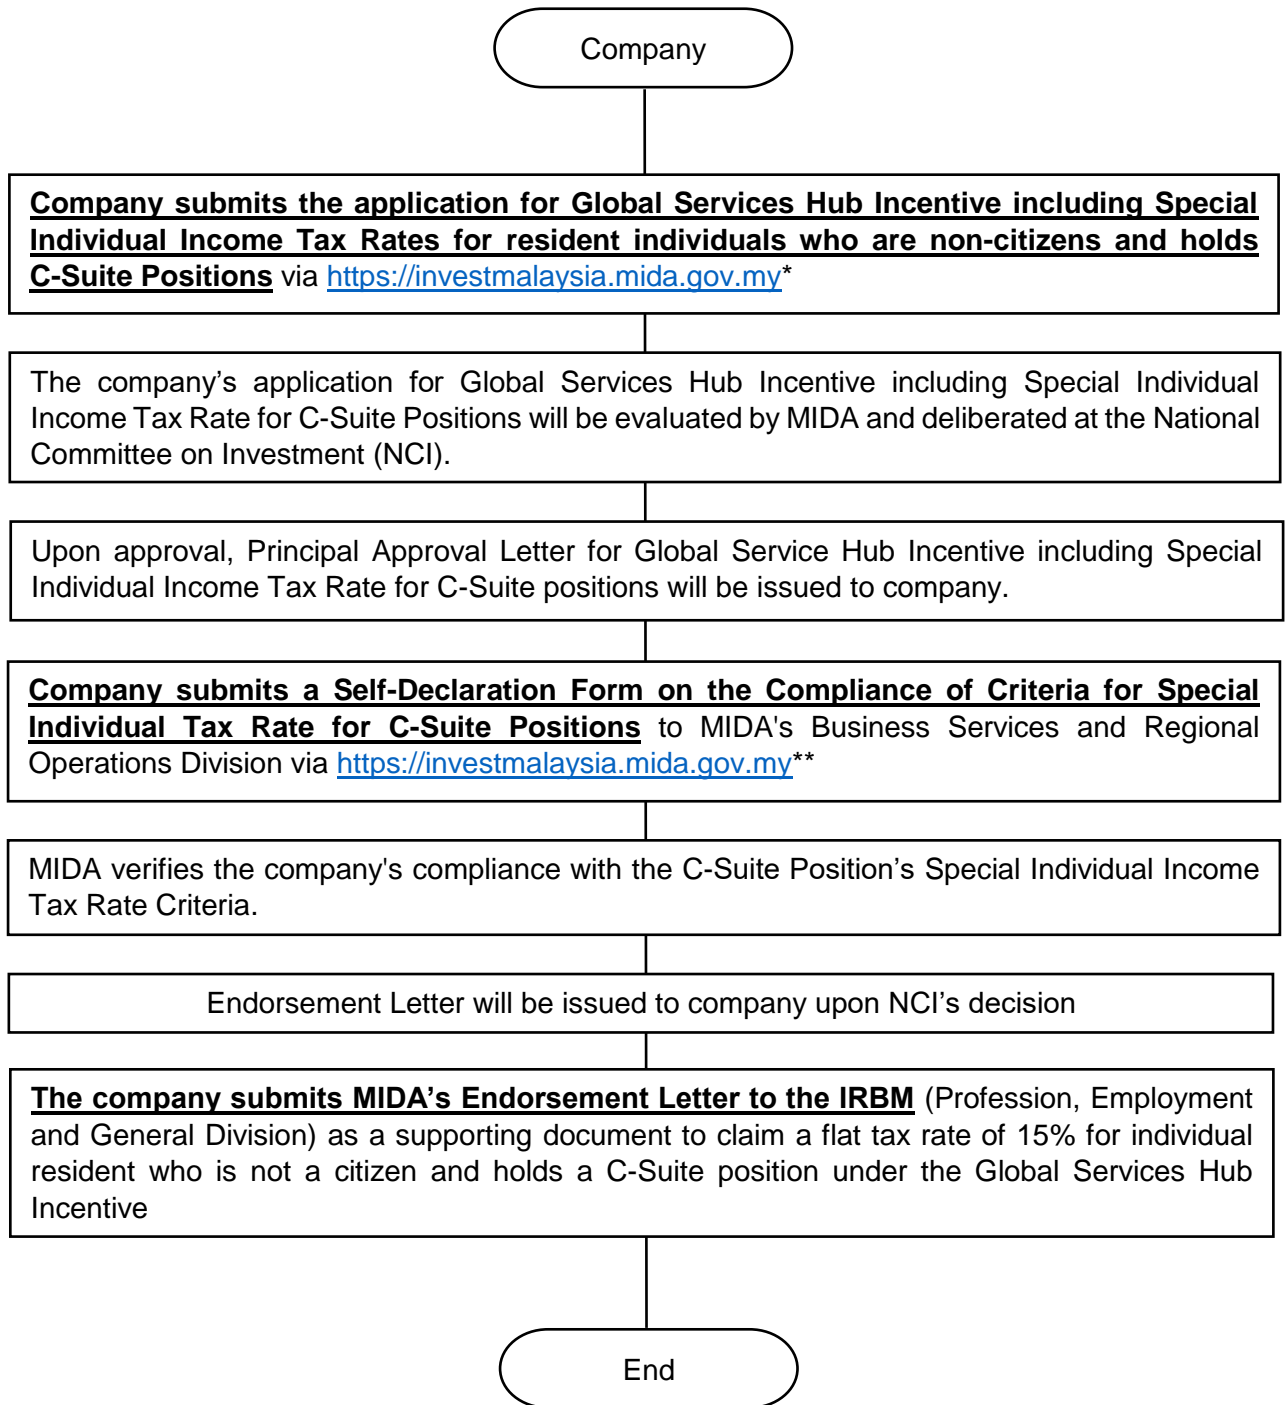

PROCESS FLOW FOR THE APPROVAL OF C-SUITE POSITION UNDER GLOBAL SERVICES HUB INCENTIVE

20.03.2025

Note:

Companies must submit applications via <https://investmalaysia.mida.gov.my> under the application:

* *e-Incentive >> Global Services Hub*

** *General Application >> C-Suite Application for Global Services Hub*