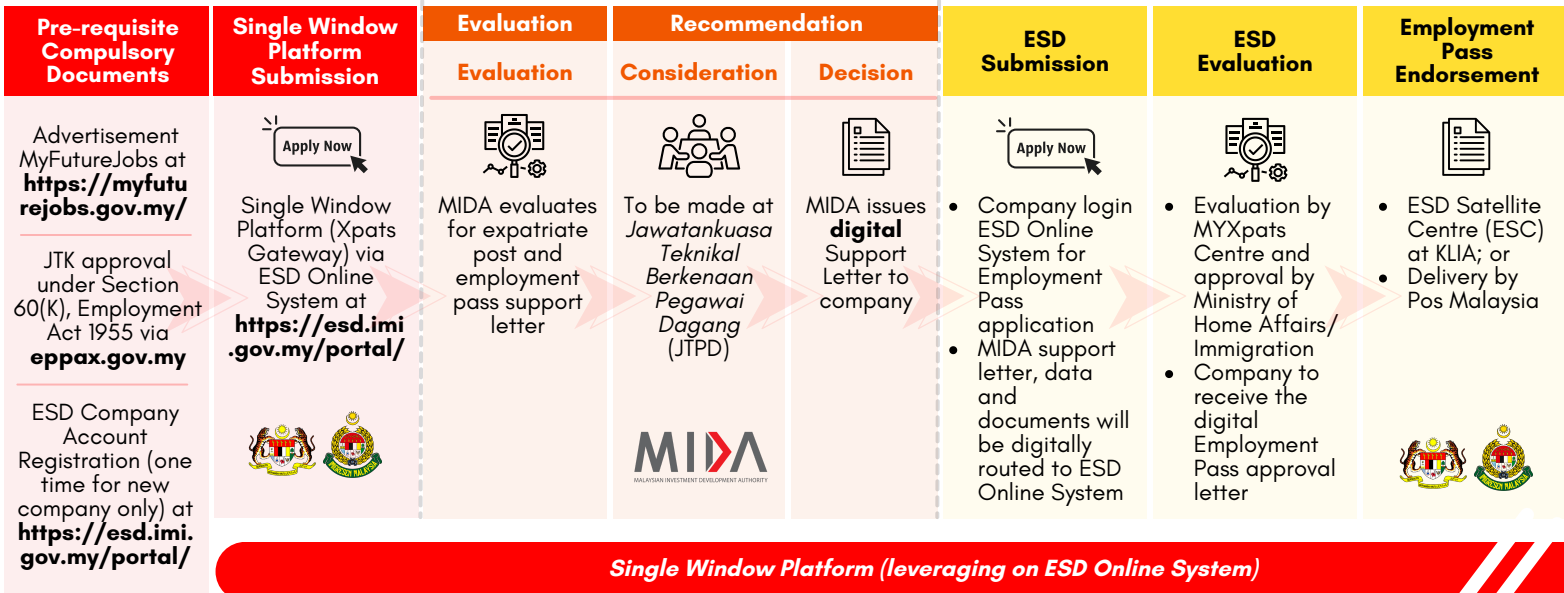

SINGLE WINDOW PLATFORM IN MIDA

Process Flow

COMPANY APPLICATION

MIDA SUPPORT LETTER

IMMIGRATION EMPLOYMENT PASS

Single Window Platform (leveraging on ESD Online System)

@OfficialMIDA

Malaysian Investment Development Authority